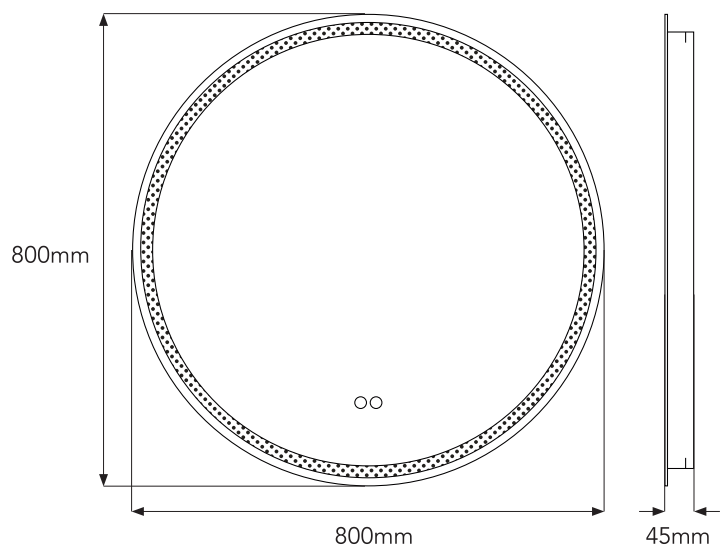

Technical drawing

WARRANTY

10 years*

* Conditions apply.

ILUME™

Must be installed by licensed electrician.

To clean, wipe with a damp microfibre or lint-free cloth, then wipe gently with a dry cloth.

Glass cleaners, window cleaners or other chemical agents may damage the silver coating and cause discolouration.